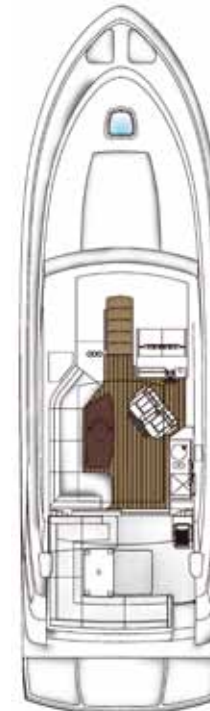

Third Stateroom Option
Transformer, Shore Power Isolation Boost - 240V/50 Amp
TV, Flatscreen w/DVD Player & Gaming System Port - Forward Stateroom
TV, Flatscreen w/DVD Player - Sunroom
Vacuum System, Central - 120V
Vent, Manual Hardtop Overhead
Washer/Dryer Combo, 120V (N/A w/Gray Water System)
Windlass, All-Chain (In Lieu of Std Rope/Chain)
Windlass Capstan
Window Treatment, Interior - Wood Blinds or Roman Shades (In Lieu of Alloy Blinds)
Windshield Defrosters
Yacht Flag & Flagpole

CE Option

NOTE: Some features and options may not be available when a boat is built for Regions outside North America and/or has CE Certification. Boats ordered with 220V/50 cycle electrical systems will have the appropriate appliances in the corresponding voltage.

COCKPIT/SUNROOM LAYOUT